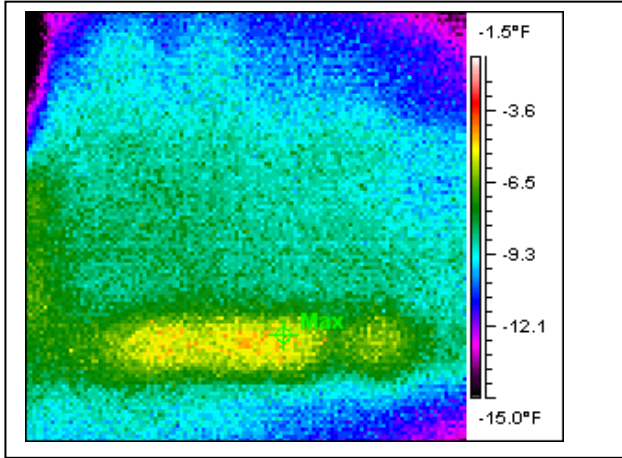

Right Side Of House

Infrared Image

Visual Image

Voice Comment	
---------------	---

Analyses Table:

Object Parameter	Value
Max	-1.6°F

Comments: Significant heat loss from basement band joist @ mechanical room.